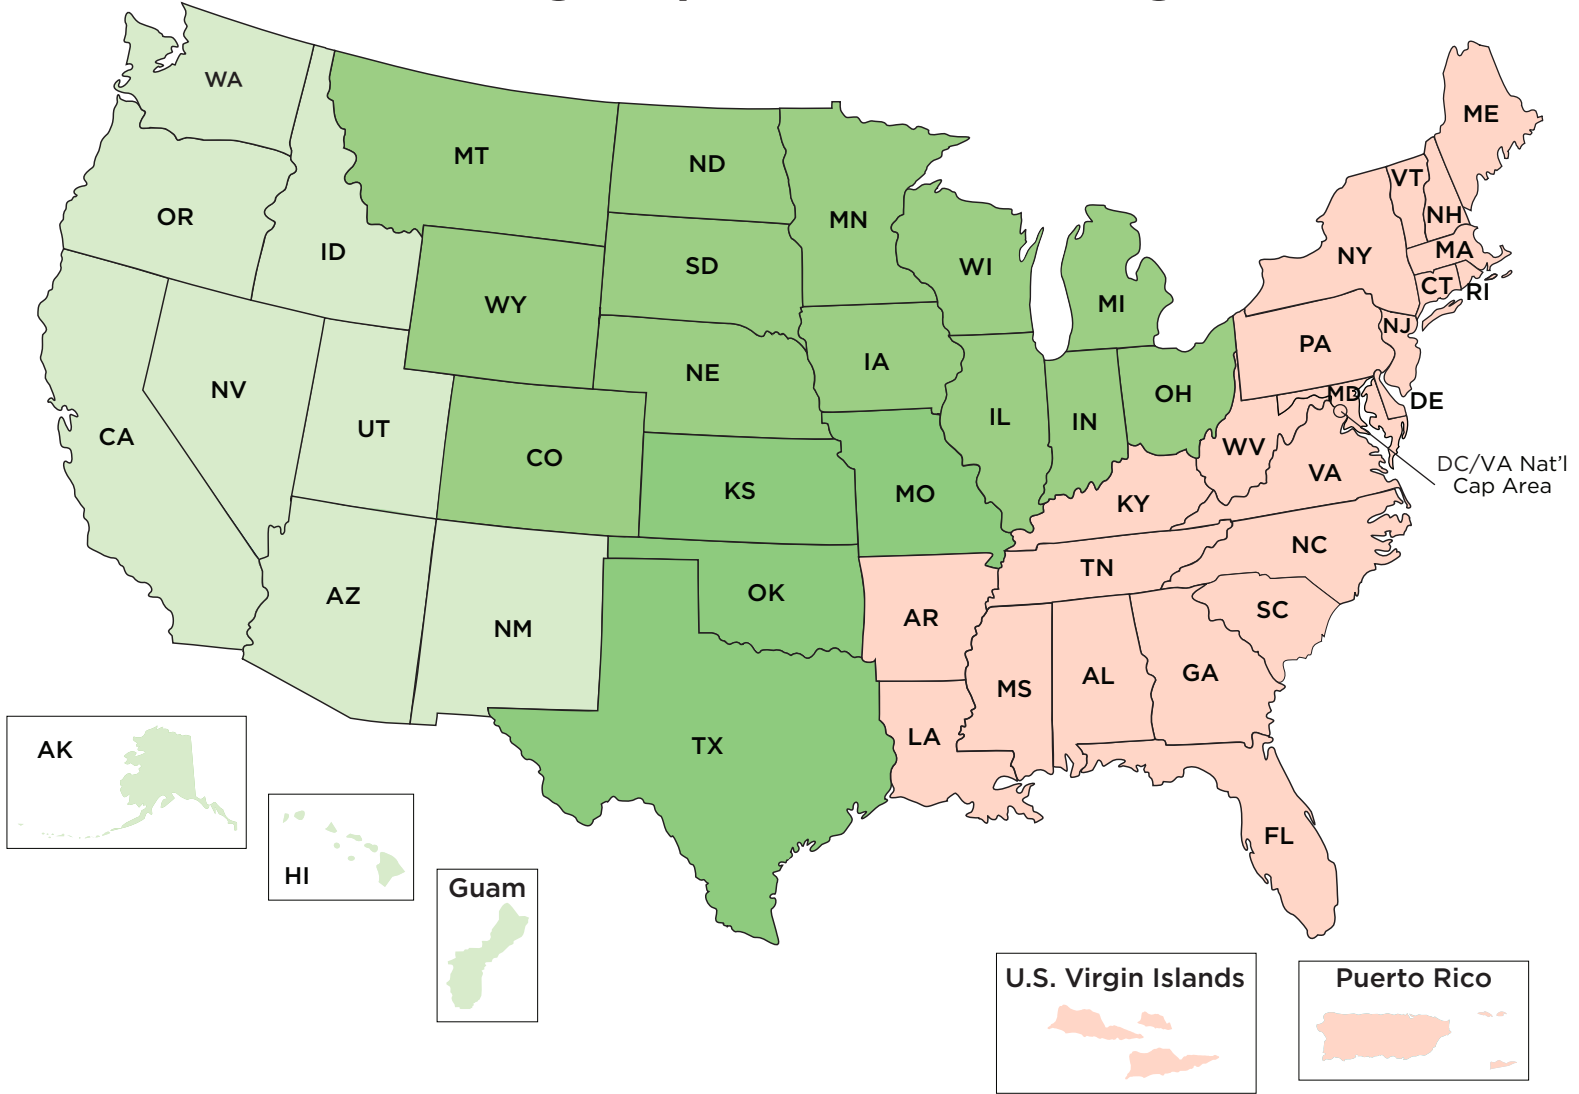

Federal Government Programs Marketing Representative Regions

Tammy Hunter, Manager

thunter@delta.org 715-498-0298 Bus.

North Central region
(CO, IA, IL, IN, KS, MI, MN, MO, MT, ND, NE, OH, OK, SD, TX, WI, WY and Canada)

Tammy Hunter, Manager

thunter@delta.org 715-498-0298 Bus.

Western region, American Samoa, Guam, & Northern Mariana Islands
(AK, AZ, CA, HI, ID, NM, NV, OR, UT, WA)

Doug Schobel, Senior Marketing Representative

dschobel@delta.org 401-952-6428 Bus.

Northeast region, District of Columbia & OCONUS
(AL, CT, DC, DE, FL, GA, KY, LA, MA, MD, ME, MS, NC, NH, NJ, NY, PA, RI, SC, TN, VA, VT, WV, Puerto Rico, U.S. Virgin Islands)