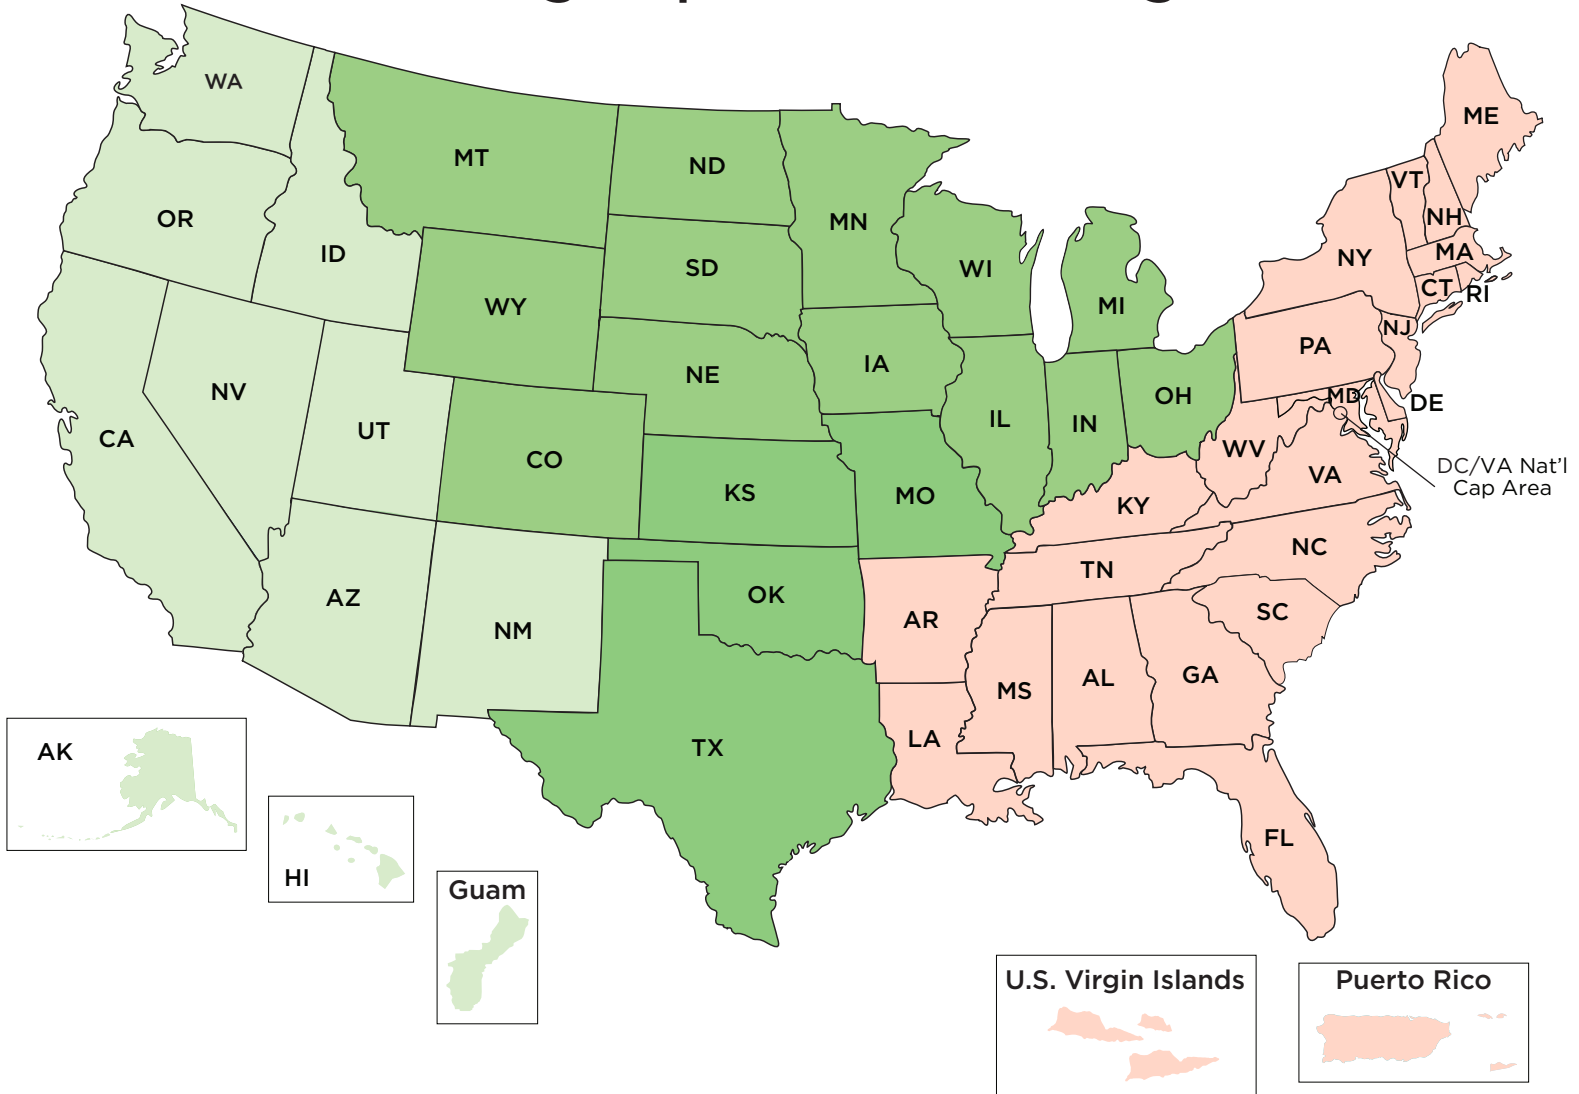

Federal Government Programs Marketing Representative Regions

Tammy Hunter, Manager

thunter@delta.org 715-824-2959 Bus./Fax

North Central region
(CO, IA, IL, IN, KS, MI, MN, MO, MT, ND, NE, OH, OK, SD, TX, WI, WY and Canada)

Diana Laux, Marketing Representative

dlaux@delta.org 714-974-5622 Bus.

Western region, American Samoa, Guam, & Northern Mariana Islands
(AK, AZ, CA, HI, ID, NM, NV, OR, UT, WA)

Doug Schobel, Senior Marketing Representative

dschobel@delta.org 401-732-0297 Bus./Fax

Northeast region, District of Columbia & OCONUS
(AL, CT, DC, DE, FL, GA, KY, LA, MA, MD, ME, NC, NH, NJ, NY, PA, RI, SC, TN, VA, VT, WV, Puerto Rico, U.S. Virgin Islands)